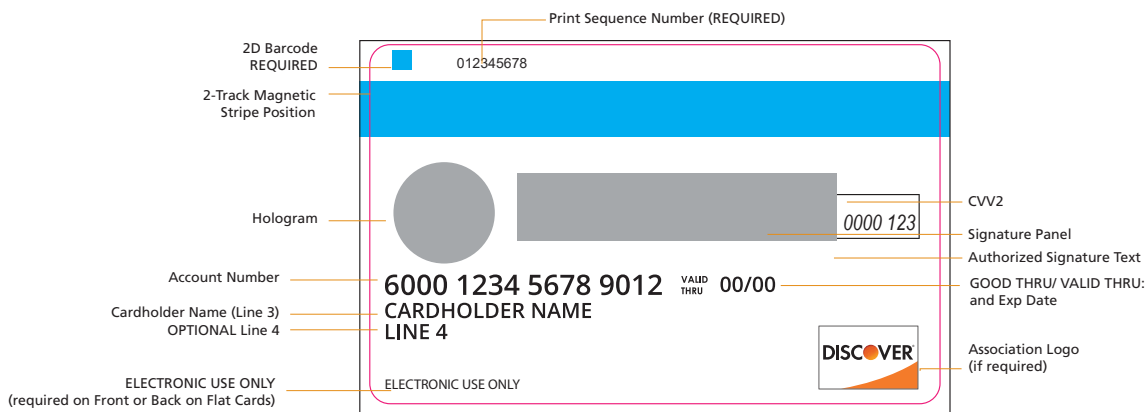

Personalization on back of card (flat only)

*Personalization is allowed on the back of card but requires an exception to the card specifications. Client will need to request the exception through their Discover Relationship Manager

(Personalization is Flat Printed in any color that provides sufficient contrast against the artwork)