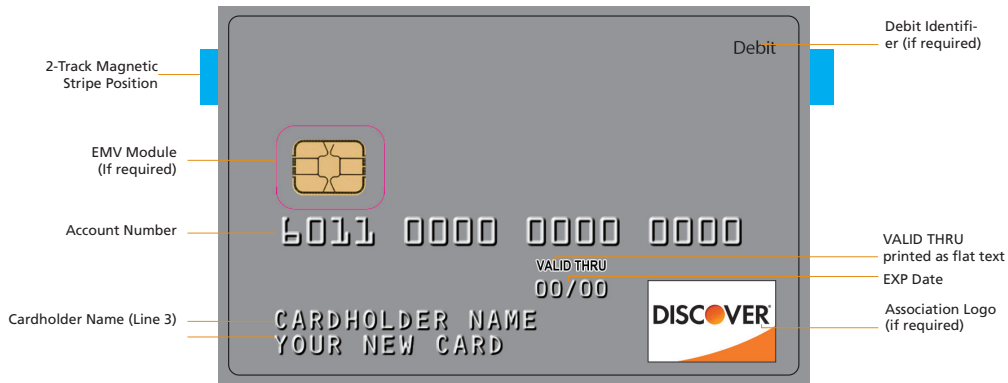

## Plastic Card Artwork: Design Guide for Discover Cards

The following are the default personalization layouts for horizontal Discover designs

### Front of card – embossed layout (Personalization is Embossed in Silver or Gold)

### Front of card – flat layout (Personalization is flat printed in any color that provides sufficient contrast against the artwork)