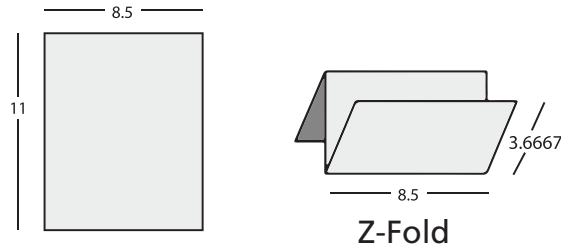

Design for Success: Fold Guides for Letter Carrier Packages

Letter Carrier