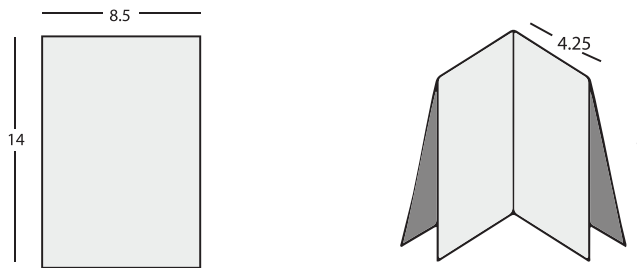

8.5"

0.1875"

11" x 17" Insert

8.5" x 3.667" Buckslip (For letter carrier packages)

7.25" x 3.125" Buckslip (For greeting card carrier packages)

Insert and Buckslip Basics

- Programs may have up to maximum of 6 total inserts.
- Arroweye offers 3 different insert sizes (landscape & portrait orientations):
 - Raw paper material is 20# Uncoated Text
 - 8.5" x 11" (counts as 1 insert)
 - 8.5" x 14" (counts as 1 insert) *
 - 11" x 17" (counts as 2 inserts)*
 - * Additional postage is required
- Arroweye offers 2 different buckslip sizes (landscape & portrait orientations):
 - Raw paper material is 28# Uncoated Text
 - 8.5" x 3.667" (counts as 1 insert)
 - 7.25" x 3.125" (counts as 1 insert)
- Print-ready file should be created in either a high quality PDF, Adobe InDesign, or Microsoft Word
- Inserts are not perforated.
- There is a 3/16" non-printable margin on each side
- Artwork must allow space for the Arroweye part number on each insert
 - Placement of part number varies per size and orientation and page count (See layouts for placements)
- Inserts and Buckslips may be printed in 4 color **
 - ** Additional fees may apply for 4 color print
- Inserts and Buckslips do not support dynamic information
- Inserts and Buckslips may be fully customized and not limited to text.

Design for Success: Fold Guides for Letter Carrier Packages

Letter Carrier

8.5"x11" Insert

8.5"x14" Insert

11"x17" Insert

Design for Success: Fold Guides for Greeting Card Carrier Packages

Greeting Card Carrier

Half-Fold

8.5"x11" Insert

French Fold
(Quarter Fold)

8.5"x14" Insert

French Fold
(Quarter Fold)

11"x17" Insert

Double C-Fold