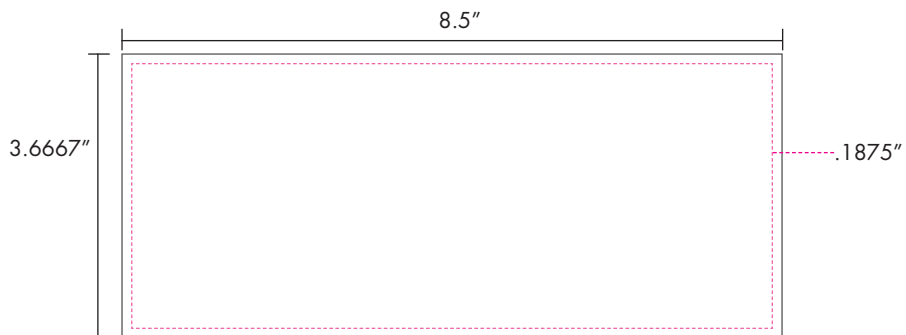

8.5"

0.1875"

11" x 17" Insert

8.5" x 3.667" Buckslip (For letter carrier packages)

7.25" x 3.125" Buckslip (For greeting card carrier packages)

Insert and Buckslip Basics

- Programs may have up to maximum of 6 total inserts.
- Arroweye offers 3 different insert sizes (landscape & portrait orientations):
 - Raw paper material is 20# Uncoated Text
 - 8.5" x 11" (counts as 1 insert)
 - 8.5" x 14" (counts as 1 insert) *
 - 11" x 17" (counts as 2 inserts)*
 - * Additional postage is required
- Arroweye offers 2 different buckslip sizes (landscape & portrait orientations):
 - Raw paper material is 28# Uncoated Text
 - 8.5" x 3.667" (counts as 1 insert)
 - 7.25" x 3.125" (counts as 1 insert)
- Print-ready file should be created in either a high quality PDF, Adobe InDesign, or Microsoft Word
- Inserts are not perforated.
- There is a 3/16" non-printable margin on each side
- Artwork must allow space for the Arroweye part number on each insert
 - Placement of part number varies per size and orientation and page count (See layouts for placements)
- Inserts and Buckslips may be printed in 4 color **
 - ** Additional fees may apply for 4 color print
- Inserts and Buckslips do not support dynamic information
- Inserts and Buckslips may be fully customized and not limited to text.

Half-Fold

8.5"x11" Insert

French Fold
(Quarter Fold)

8.5"x14" Insert

French Fold
(Quarter Fold)

11"x17" Insert

Double C-Fold