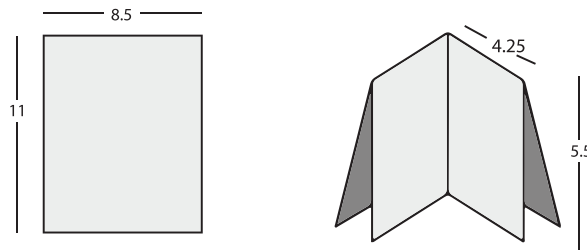

8.5"

0.1875"

11" x 17" Insert

8.5" x 3.667" Buckslip (For letter carrier packages)

7.25" x 3.125" Buckslip (For greeting card carrier packages)

Insert and Buckslip Basics

- Programs may have up to maximum of 6 total inserts.
- Arroweye offers 3 different insert sizes (landscape & portrait orientations):
 - Raw paper material is 20# Uncoated Text
 - 8.5" x 11" (counts as 1 insert)
 - 8.5" x 14" (counts as 1 insert) *
 - 11" x 17" (counts as 2 inserts)*
 - * Additional postage is required
- Arroweye offers 2 different buckslip sizes (landscape & portrait orientations):
 - Raw paper material is 28# Uncoated Text
 - 8.5" x 3.667" (counts as 1 insert)
 - 7.25" x 3.125" (counts as 1 insert)
- Print-ready file should be created in either a high quality PDF, Adobe InDesign, or Microsoft Word
- Inserts are not perforated.
- There is a 3/16" non-printable margin on each side
- Artwork must allow space for the Arroweye part number on each insert
 - Placement of part number varies per size and orientation and page count (See layouts for placements)
- Inserts and Buckslips may be printed in 4 color **
 - ** Additional fees may apply for 4 color print
- Inserts and Buckslips do not support dynamic information
- Inserts and Buckslips may be fully customized and not limited to text.

Design for Success: Fold Guides for Letter Carrier Packages

Letter Carrier

8.5"x11" Insert

8.5"x14" Insert

11"x17" Insert

Design for Success: Fold Guides for Greeting Card Carrier Packages

Greeting Card Carrier

Half-Fold

8.5"x11" Insert

French Fold
(Quarter Fold)

8.5"x14" Insert

French Fold
(Quarter Fold)

11"x17" Insert

Double C-Fold