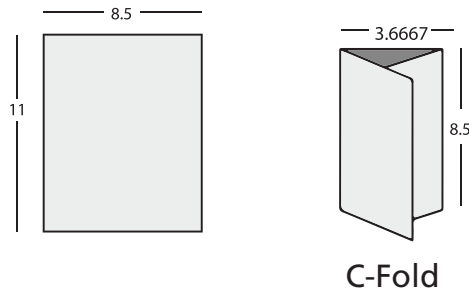

8.5"x11" Insert