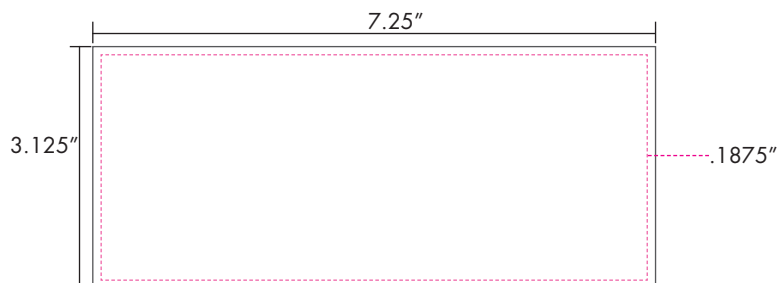

8.5"

0.1875"

11" x 17" Insert

8.5" x 3.667" Buckslip (For letter carrier packages)

7.25" x 3.125" Buckslip (For greeting card carrier packages)

Insert and Buckslip Basics

- Programs may have up to maximum of 6 total inserts.
- Arroweye offers 3 different insert sizes (landscape & portrait orientations):
 - Raw paper material is 20# Uncoated Text
 - 8.5" x 11" (counts as 1 insert)
 - 8.5" x 14" (counts as 1 insert) *
 - 11" x 17" (counts as 2 inserts)*
 - * Additional postage is required
- Arroweye offers 2 different buckslip sizes (landscape & portrait orientations):
 - Raw paper material is 28# Uncoated Text
 - 8.5" x 3.667" (counts as 1 insert)
 - 7.25" x 3.125" (counts as 1 insert)
- Print-ready file should be created in either a high quality PDF, Adobe InDesign, or Microsoft Word
- Inserts are not perforated.
- There is a 3/16" non-printable margin on each side
- Artwork must allow space for the Arroweye part number on each insert
 - Placement of part number varies per size and orientation and page count (See layouts for placements)
- Inserts and Buckslips may be printed in 4 color **
 - ** Additional fees may apply for 4 color print
- Inserts and Buckslips do not support dynamic information
- Inserts and Buckslips may be fully customized and not limited to text.

Half-Fold

8.5"x11" Insert

French Fold
(Quarter Fold)

8.5"x14" Insert

French Fold
(Quarter Fold)

11"x17" Insert

Double C-Fold